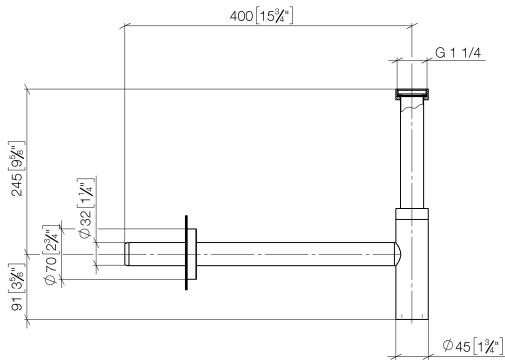

Siphon for basin - Dark Chrome

LULU

10 060 970

• rosette Ø 70 mm

Fits: LULU, TARA, LISSÉ, VAIA, META

	Dark Chrome	10 060 970-19
	Chrome	10 060 970-00
	Brushed Platinum	10 060 970-06
	Platinum	10 060 970-08
	Durabress (23kt Gold)	10 060 970-09
	Light Gold	10 060 970-26
	Brushed Light Gold	10 060 970-27
	Brushed Durabress (23kt Gold)	10 060 970-28
	Matte Black	10 060 970-33
	Brushed Bronze	10 060 970-42
	Brushed Champagne (22kt Gold)	10 060 970-46
	Champagne (22kt Gold)	10 060 970-47
	Brushed Chrome	10 060 970-93
	Brushed Dark Platinum	10 060 970-99

10 060 970

mm [inches]

10 060 970

Parts for other
finishes can be found
here: [Chrome](#)